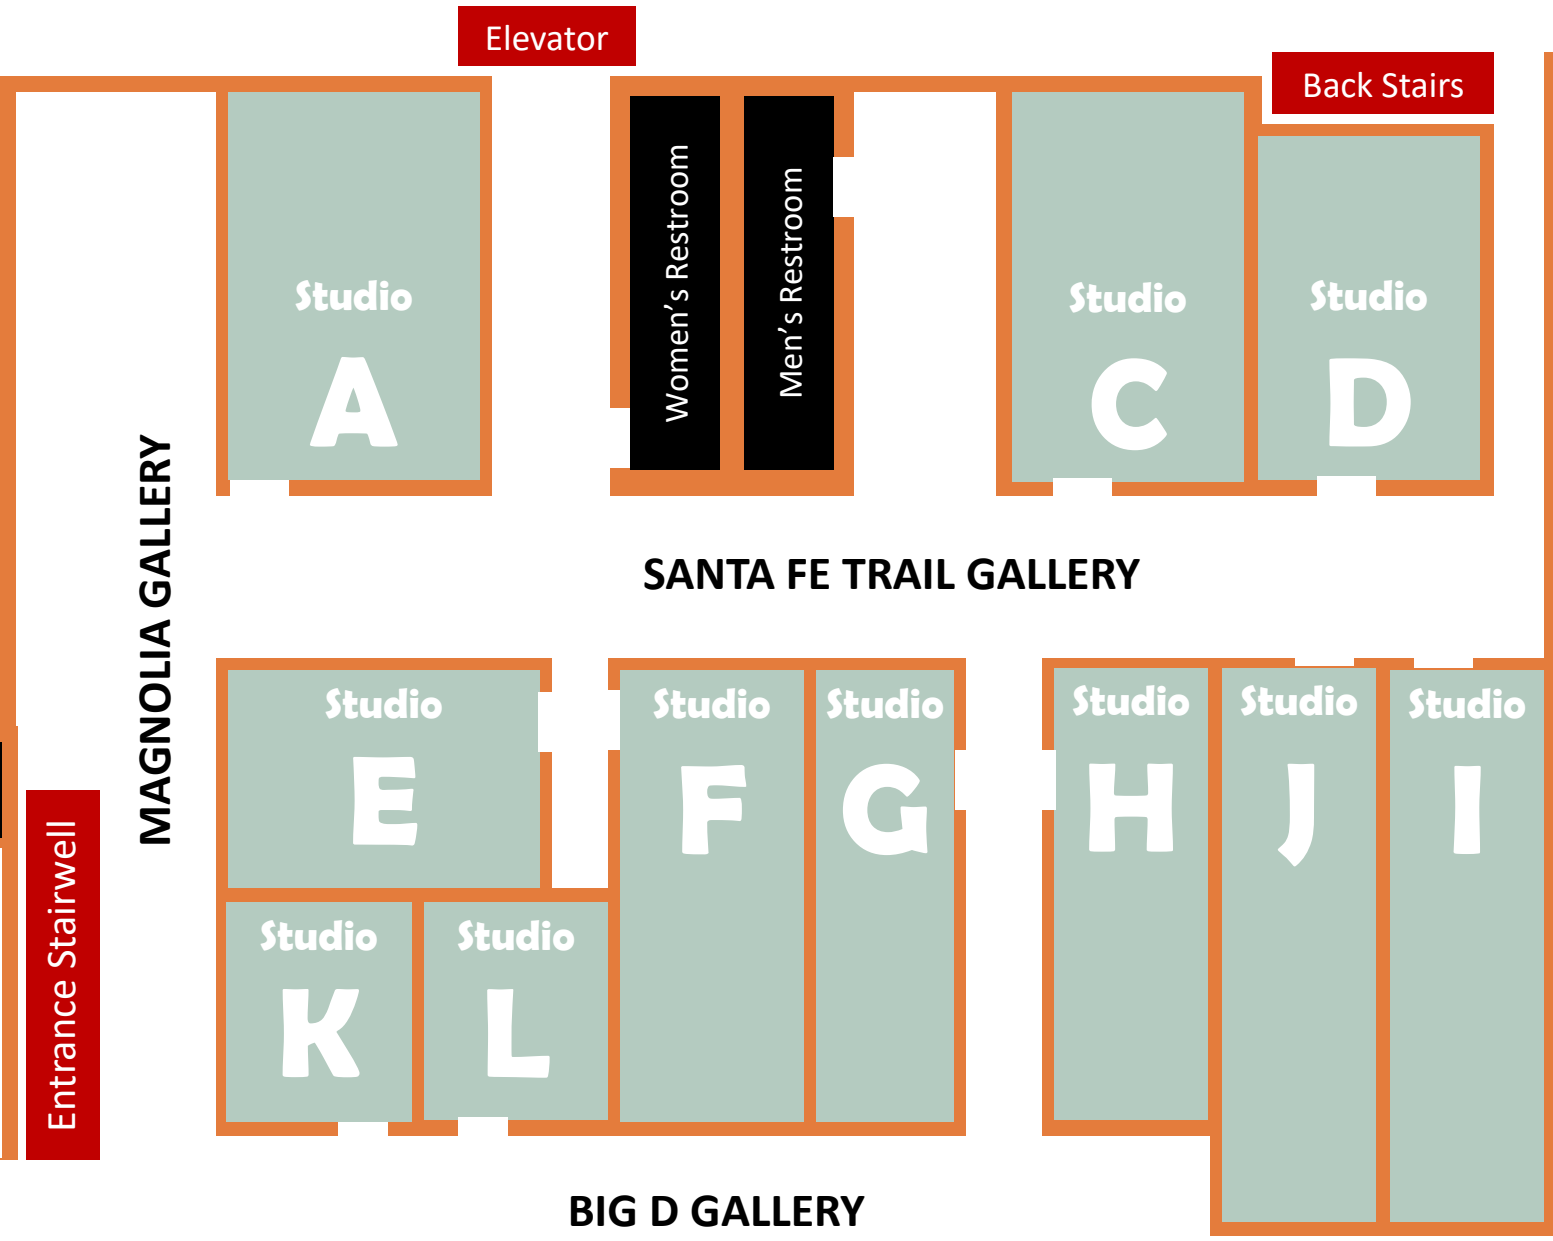

- A - Andrea Lamarsaude
- C - Joi Holmes / Artsey Art
- D - Joi Holmes/Artsey Art
- E - Emily Lamberty / Ritual Relish
- F - Tommy Dean & Vickie Ross
- G - Katrina Rasmussen
- H - Lourdes Lavalle
- I - Kelly Christine Sutton & Natalie Lammers
- J - Pam-ela Harrelson
- K - Giselle Castro-Brightenburg
- L - Shannon Wiley
- M - Blue Dragon Fine Art, Logan Renfrow
- N - Candice Lindsay and Brooke Aston
- O - SLANT Artist Collective

Please note, this map is not to scale.